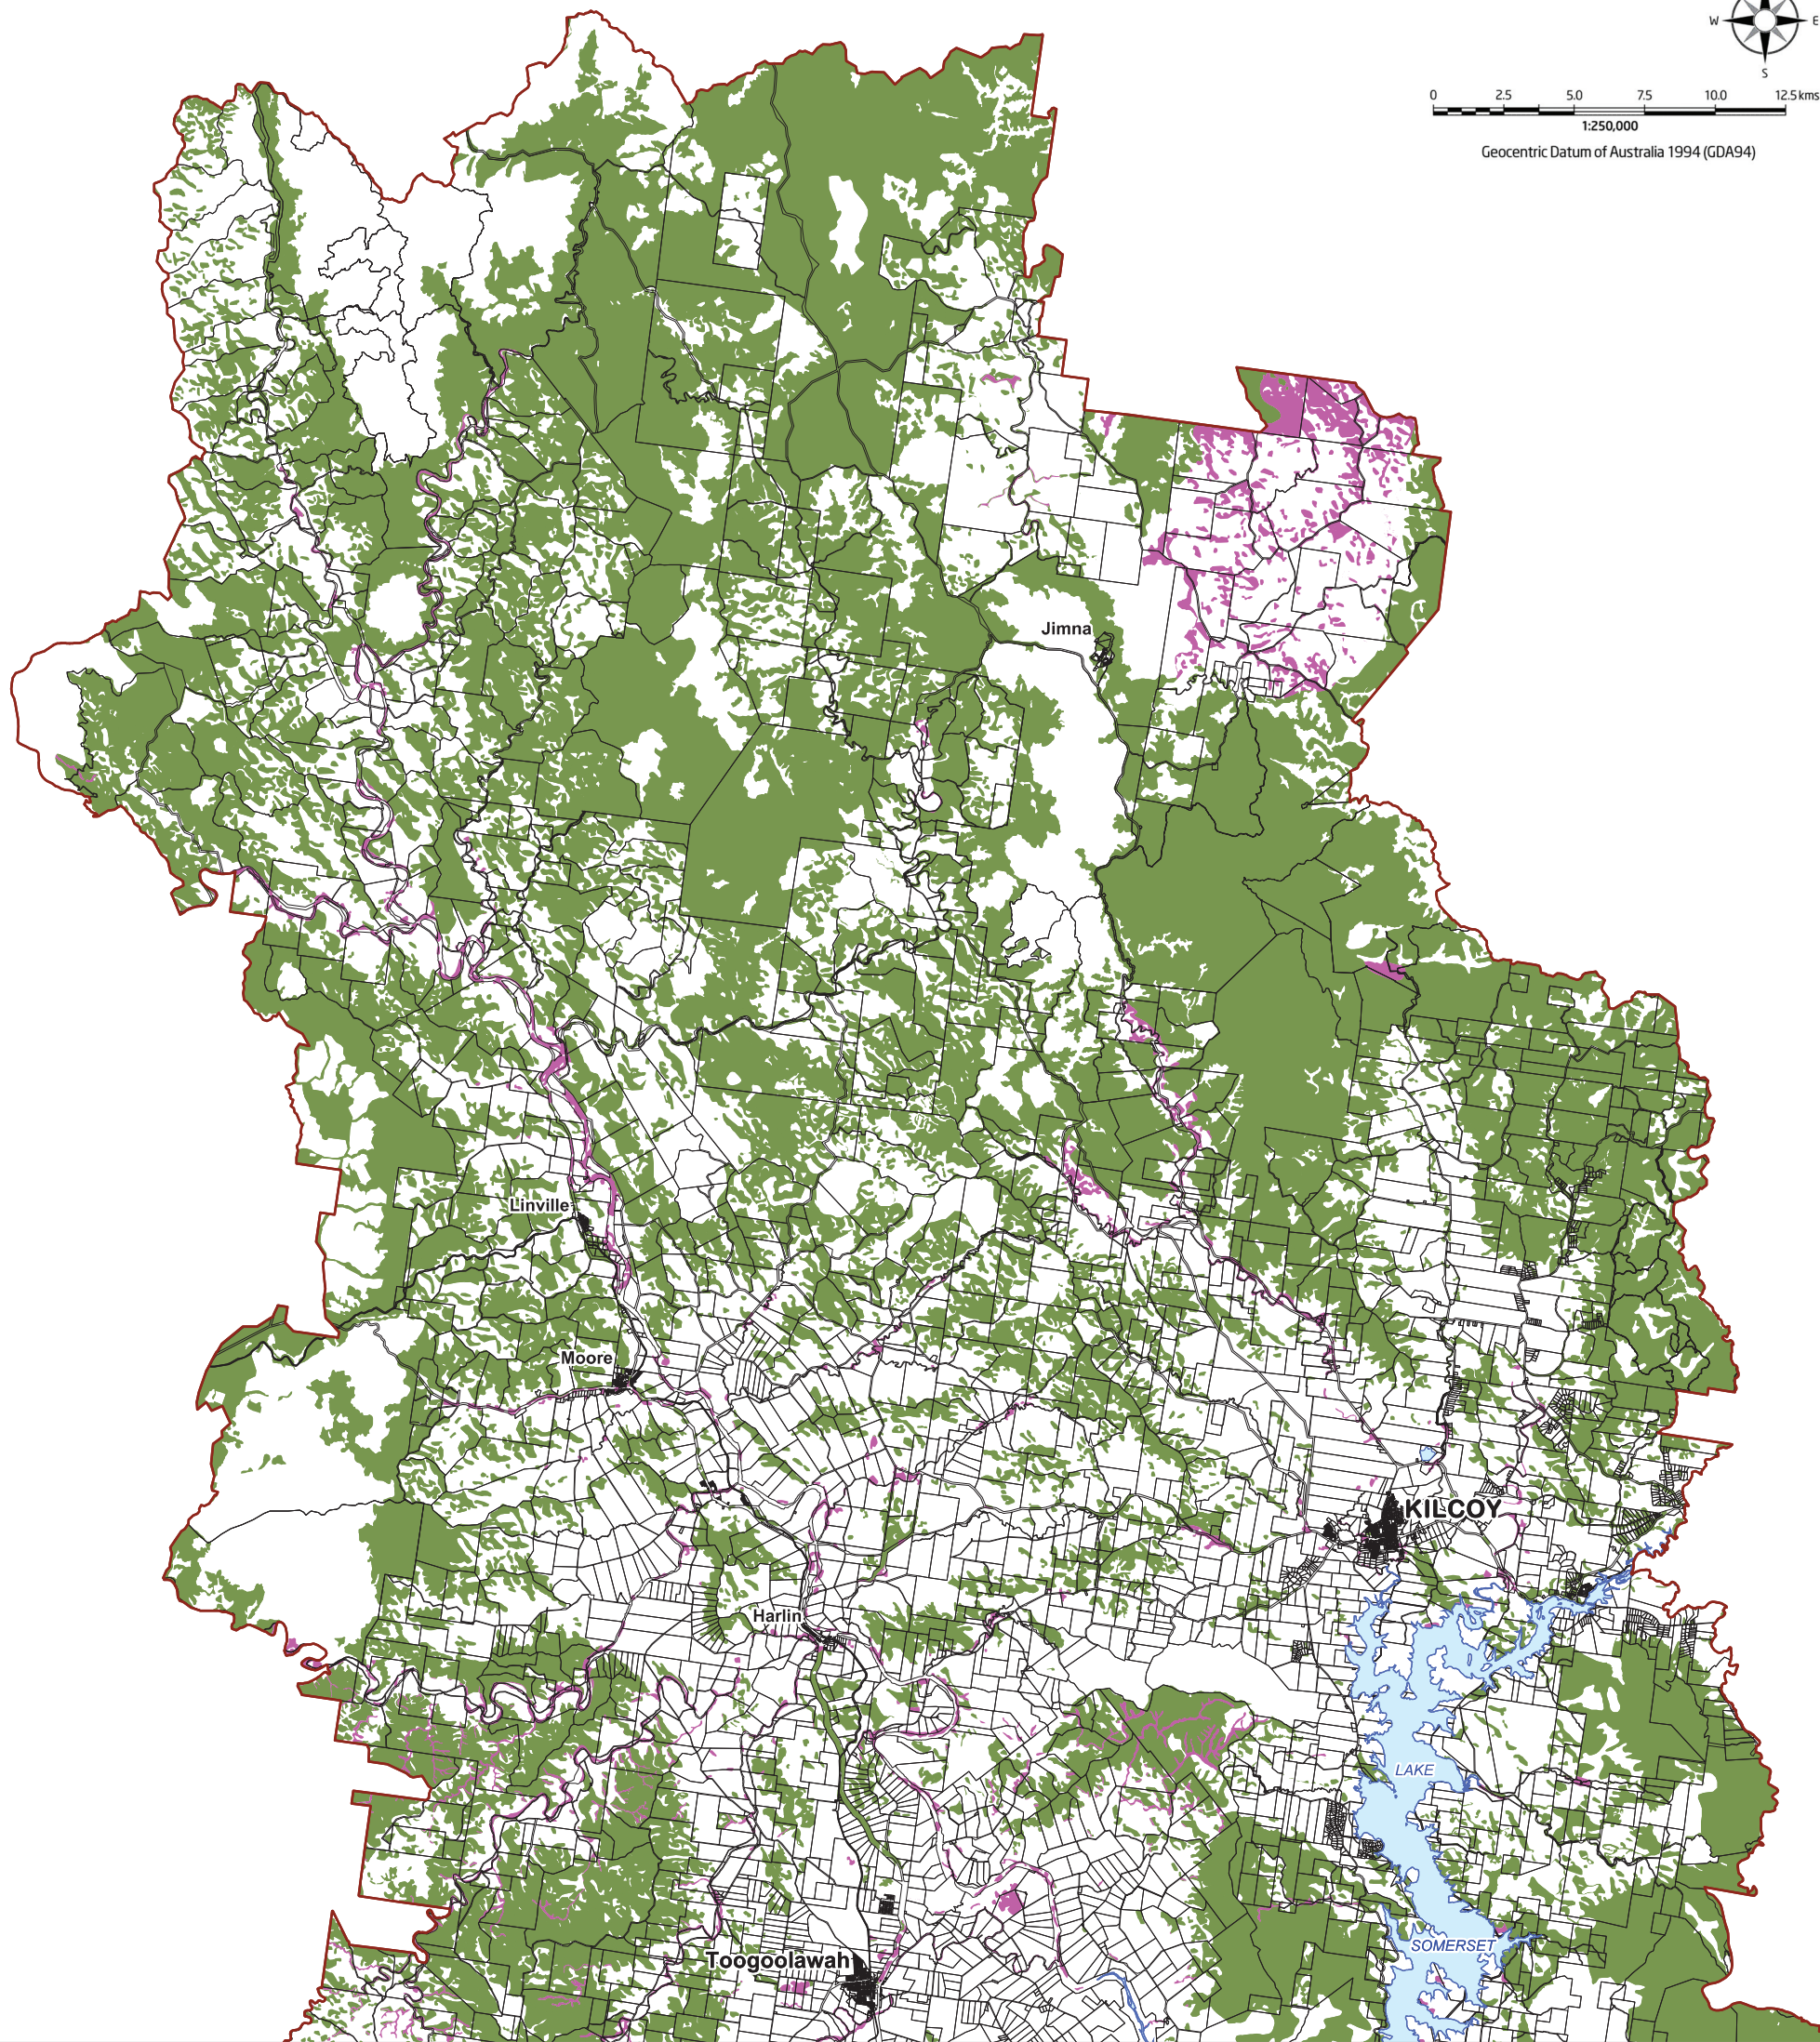

Geocentric Datum of Australia 1994 (GDA94)

Legend

- Bushland Koala Habitat - Primary Habitat Areas
- Bushland Koala Habitat - Secondary Habitat Areas
- **Other**
- Waterbody
- Cadastre
- Somerset Regional Council Boundary

Map Index

3a
3c
3e
3b
3d
3f

Disclaimer

Koala Conservation Areas: Australian Koala Foundation - Koala Habitat Atlas; Publication date: 2013.
All other data depicted on this map has been sourced from either the Somerset Regional Council or the State of Queensland from the latest datasets available at the time of map compilation. Map compilation date: 1st March 2016.
Crown & Council Copyright Reserved.

Biodiversity Overlay -Koala Conservation

OVERLAY MAP - OM003c